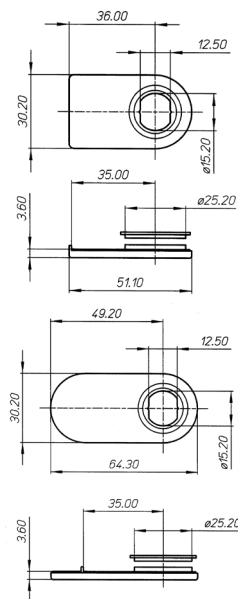

**SERIES**

With rabbet

**FINISHES**

Nickel plated

For Art. 2650

Glass hole  $\varnothing$  26 mm

**260S**

O260S

**CONTROPIASTRA DOPPIA**

Zama e Plastica

**FINITURE**

15

Nichelato

Foro vetro  $\varnothing$  26 mm

**DOUBLE STRIKING PLATE**

Die cast and Plastic

**FINISHES**

Nickel plated

Glass hole  $\varnothing$  26 mm

**261**

O261

**PLACCA**

Zama e Plastica

**SERIE**

Die cast and Plastic

**SERIES**

With rabbet

**FINISHES**

Nickel plated

For Art. 2651

Glass hole  $\varnothing$  26 mm

**26ROND51**