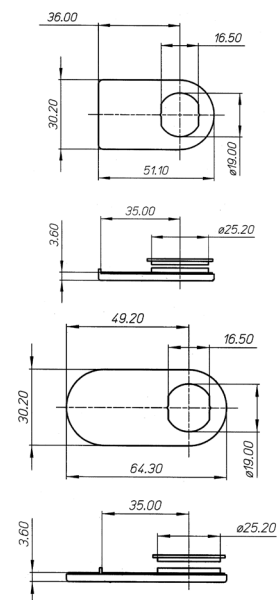

**SERIES**

With rabbet

**FINISHES**

Nickel plated

For Art. 2650

Glass hole  $\varnothing$  26 mm

**260S**

O260S

**FINISHES**

Nickel plated

Glass hole  $\varnothing$  26 mm

**261**

O261

**PLACCA**

Zama e Plastica

**SERIE**

CB

Con battuta

**FINITURE**

15

Nichelato

Per Art. 2651

Foro vetro  $\varnothing$  26 mm

**PLATE**

Die cast and Plastic

**SERIES**

With rabbet

**FINISHES**

Nickel plated

For Art. 2651

Glass hole  $\varnothing$  26 mm

**26ROND51**