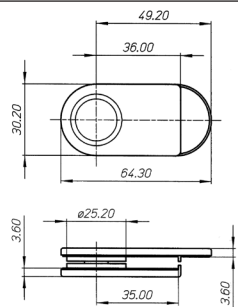

**SERIES**

With rabbet

**FINISHES**

Nickel plated

For Art. 2650

Glass hole  $\varnothing$  26 mm

**260S**

O260S

**CONTROPIASTRA DOPPIA**

Zama e Plastica

**FINITURE**

15

Nichelato

Foro vetro  $\varnothing$  26 mm

**DOUBLE STRIKING PLATE**

Die cast and Plastic

**FINISHES**

Nickel plated

Glass hole  $\varnothing$  26 mm

**261**

O261

**PLACCA**

Zama e Plastica

**SERIE**

Die cast and Plastic

**SERIES**

With rabbet

**FINISHES**

Nickel plated

For Art. 2651

Glass hole  $\varnothing$  26 mm

**26ROND51**